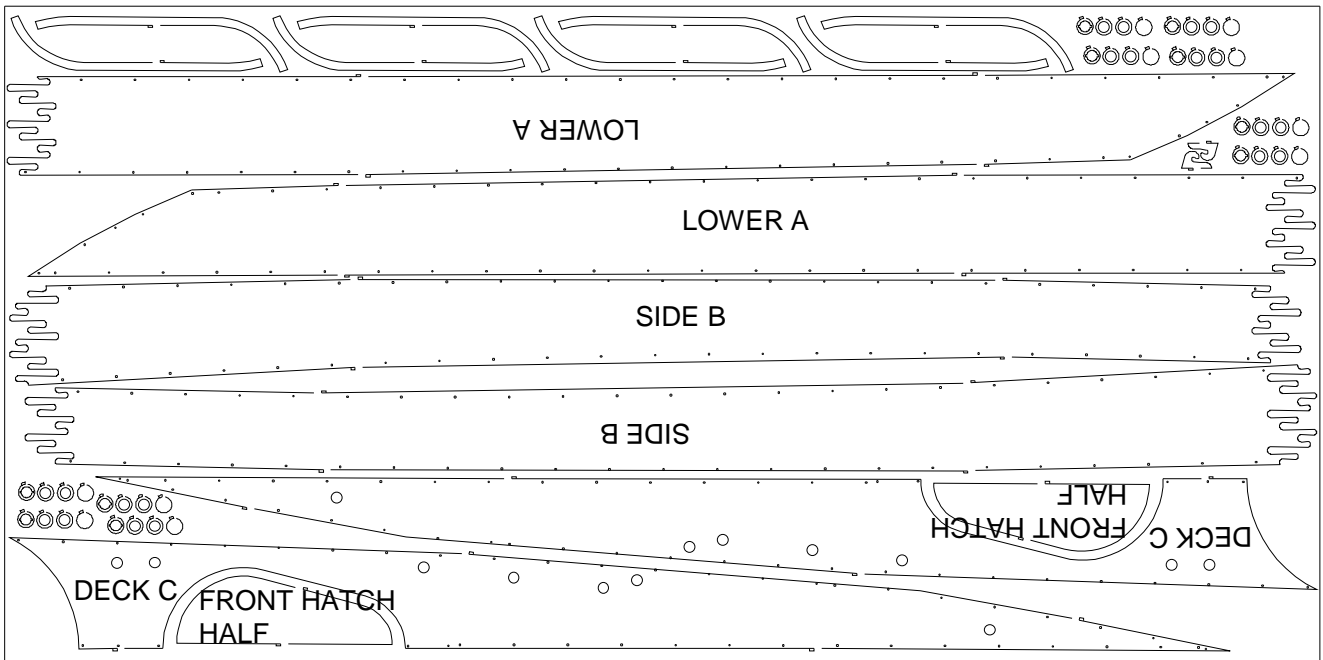

SHEET 4

1220 x 2440 4mm MARINE PLY

SHEET 5

1220 x 2440 4mm MARINE PLY

DRAWN	E.H. JAN09
SCALE	NTS

PART LAYOUT
NON-NOSE CONE

DRAWING No.	1/2
AMDT.	A