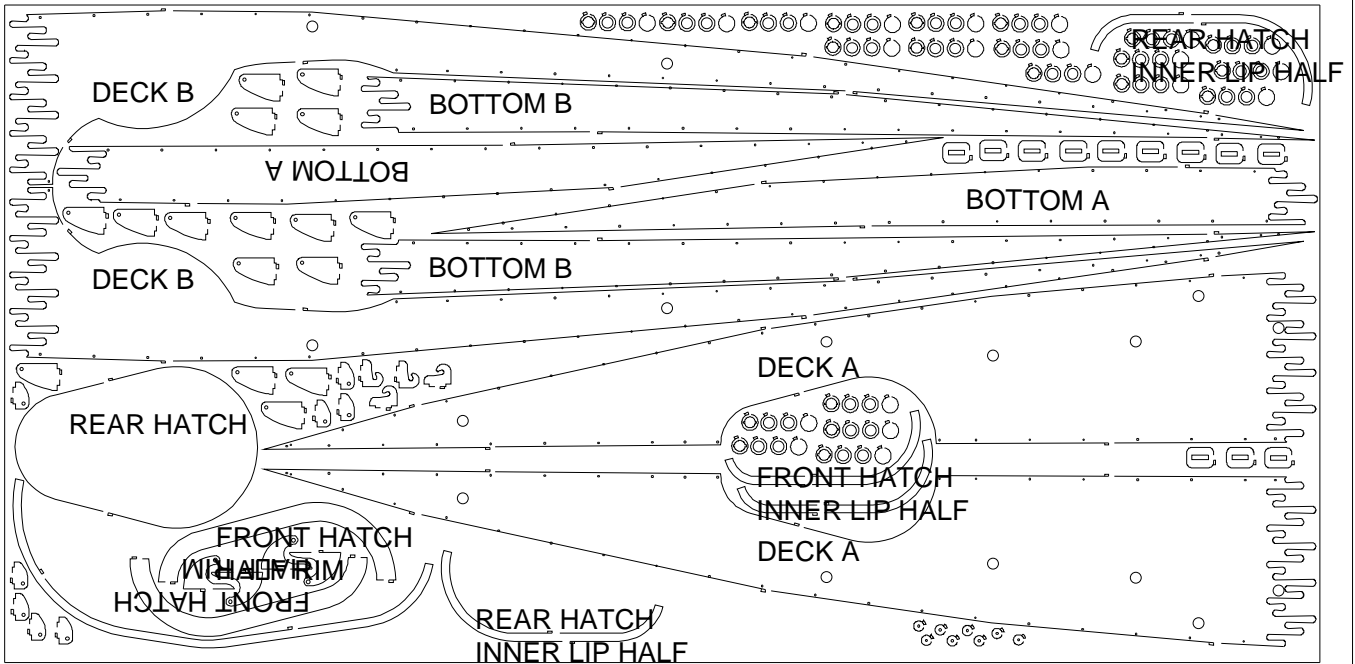

SHEET 4

1220 x 2440 4mm MARINE PLY

SHEET 5

1220 x 2440 4mm MARINE PLY

DRAWN	E.H. JAN09
SCALE	NTS

PART LAYOUT
NON-NOSE CONE

DRAWING No.	1/2
AMDT.	A