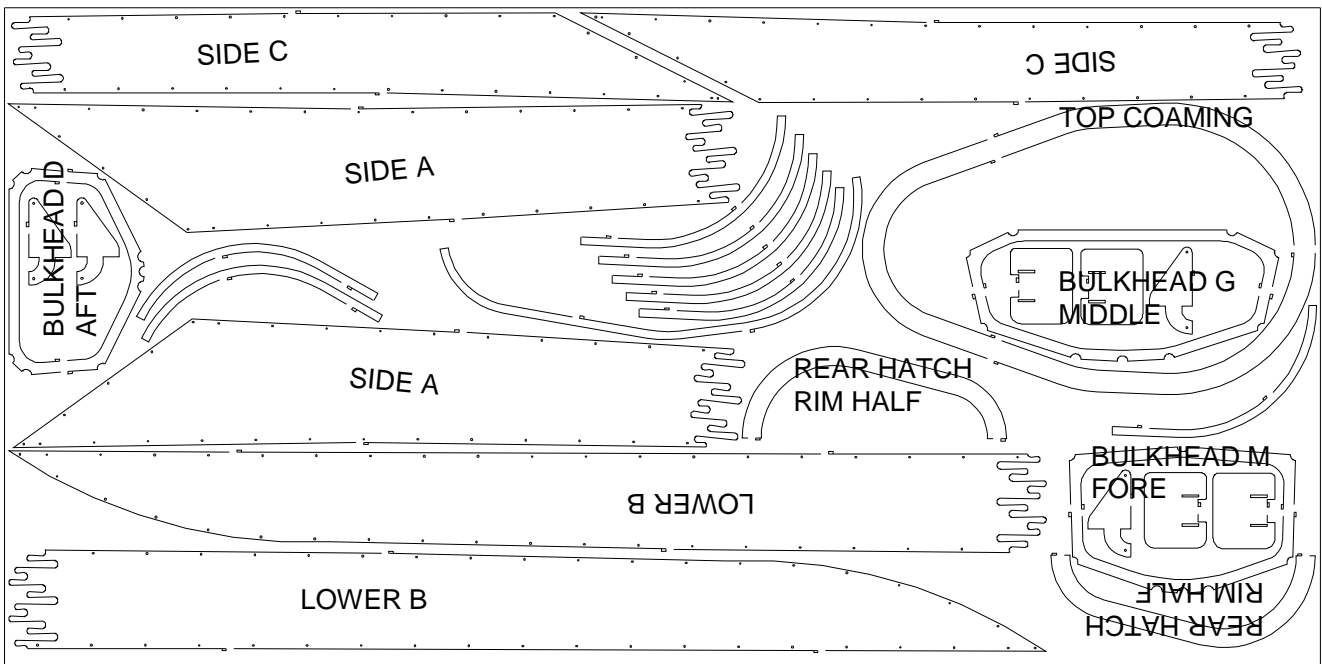

SHEET 6
1220 x 2440 4mm MARINE PLY

DRAWN	E.H.	JAN09
SCALE	NTS	

PART LAYOUT
NON-NOSE CONE

DRAWING No.	
2/2	
AMDT.	A